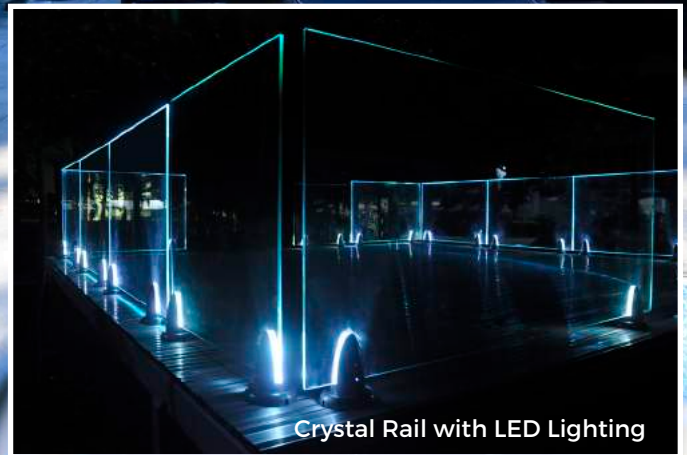

Crystal Rail[®]

FRAMELESS GLASS RAILING SYSTEM

Nothing between You, and the View!

On-ground installation of CrystalRail Frameless Glass System shown above.

Crystal Rail with LED Lighting

No Posts, No Rails, Just the View!

The stunning clarity of Regal ideas "Low Iron" Tempered Glass panels make it the obvious choice for homeowners that want a pure unobstructed view.

CrystalRail on-ground installation shown below.

NAHB Best of IBS Winner for
"Most Innovative Building Product"

-International Builders Show

Defining a new Standard in Outdoor Living Luxury

Our 10mm CrystalRail® tempered glass panels are 98% free of Iron which produces a crystal clear glass panel with clarity you have never seen before.

Crystal Rail shown on above grade installation with required glass clips.

FEATURES:

- Glass mounting brackets include pre-installed LED's that light up your glass panels at night.
- White 10mm "Low-Iron" Tempered Glass Panels are available in 7 sizes (24"/30"/36"/42"/48"/54"/60" widths).
- White 10mm "Low-Iron" Tempered Stair Glass Panels also available (29 1/2", 40", 50 1/2" widths).
- 48" & 60" high patio Wind Wall/Pool fence option also available. (Ground level use only)
- Gate system available.
- Conforms to code specifications in U.S. and Canada.
- Finished installed height of system is 42"
- DIY friendly, install this system in one day.
- Download installation instructions at regalideas.com