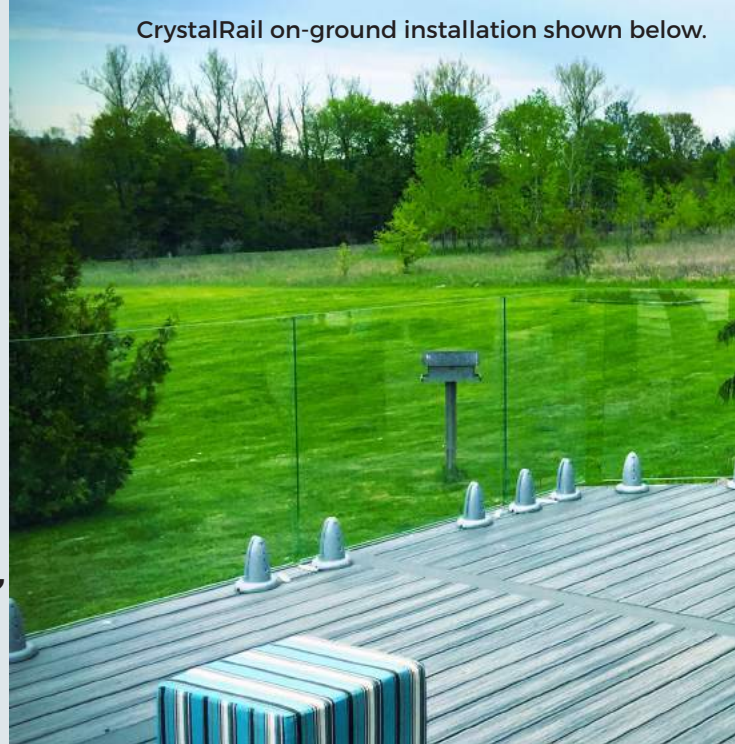

Crystal Rail[®]

FRAMELESS GLASS RAILING SYSTEM

Nothing between You, and the View!

On-ground installation of CrystalRail Frameless Glass System shown above.

Crystal Rail with LED Lighting

No Posts, No Rails, Just the View!

The stunning clarity of Regal ideas "Low Iron" Tempered Glass panels make it the obvious choice for homeowners that want a pure unobstructed view.

CrystalRail on-ground installation shown below.

NAHB Best of IBS Winner for
"Most Innovative Building Product"

-International Builders Show

Defining a new Standard in Outdoor Living Luxury

Our 10mm CrystalRail® tempered glass panels are 98% free of Iron which produces a crystal clear glass panel with clarity you have never seen before.

Crystal Rail shown on above grade installation with required glass clips.

FEATURES:

- Glass mounting brackets include pre-installed LED's that light up your glass panels at night.
- White 10mm "Low-Iron" Tempered Glass Panels are available in 7 sizes (24"/30"/36"/42"/48"/54"/60" widths).
- White 10mm "Low-Iron" Tempered Stair Glass Panels also available (29 1/2", 40", 50 1/2" widths).
- 48" & 60" high patio Wind Wall/Pool fence option also available. (Ground level use only)
- Gate system available.
- Conforms to code specifications in U.S. and Canada.
- Finished installed height of system is 42"
- DIY friendly, install this system in one day.
- Download installation instructions at regalideas.com