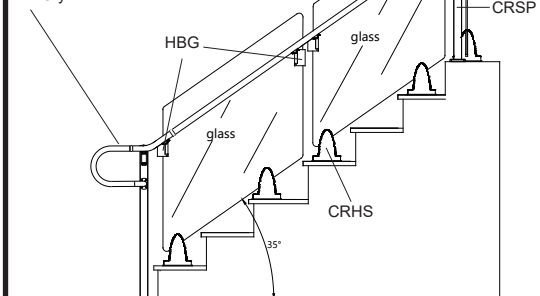

Crystal Rail shown on above grade installation with required glass clips.

FEATURES:

- Glass mounting brackets include pre-installed LED's that light up your glass panels at night.
- White 10mm "Low-Iron" Tempered Glass Panels are available in 7 sizes (24"/30"/36"/42"/48"/54"/60" widths).
- White 10mm "Low-Iron" Tempered Stair Glass Panels also available (29 1/2", 40", 50 1/2" widths).
- 48" & 60" high patio Wind Wall/Pool fence option also available. (Ground level use only)
- Gate system available.
- Conforms to code specifications in U.S. and Canada.
- Finished installed height of system is 42"
- DIY friendly, install this system in one day.
- Download installation instructions at regalideas.com

System Layout Overview

Stair System Layout

Regal ideas QuickKit ADA Secondary Rail is used as a handrail system for CrystalRail

LED Wiring Overview